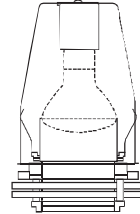

Used In:

H99T, H99RT, H99ICT

946 Deco

990

Pinhole Trim

Lamps: R16, R20, PAR20*

990P=White Pinhole Trim

990SL=Silver Pinhole Trim

O.D = 5 1/16" (129mm)