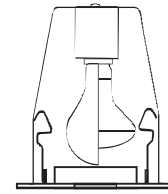

O.D = 5 1/16" (129mm)

Used In:

H99T, H99RT

990 Pinhole

992

Wall Wash with Baffle

Lamps: R16, R20, A19*

992P=Black Baffle, White Scoop, White Trim Ring