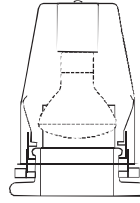

H99 Family Trims

945

Ice Light

Lamps: PAR20, R20*

945=Frosted Ice Light

945BLUE=Blue Frosted Ice Light

O.D = 5 5/16" (135mm)

Used In:

H99T, H99RT

945 Ice Lite

946

"Metropolitan" Deco Trim

Lamps: PAR20, R20*

946BC=Black Chrome Accents, Clear Acrylic Rings

946PB=Polished Brass Accents, Clear Acrylic Rings

O.D = 5 5/8" (143mm)