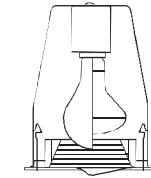

O.D = 5 1/16" (129mm)

Used In:

H99T, H99RT

990 Pinhole

992

Wall Wash with Baffle

Lamps: R16, R20, A19*

992P=Black Baffle, White Scoop, White Trim Ring

992W=White Baffle, White Scoop, White Trim Ring

992SL=Black Baffle, Silver Scoop, Silver Trim Ring

O.D = 5 1/16" (129mm)

Used In:

H99T, H99RT

992 Wall Wash

951

Wet Location Listed Shower Light with Glass Lens