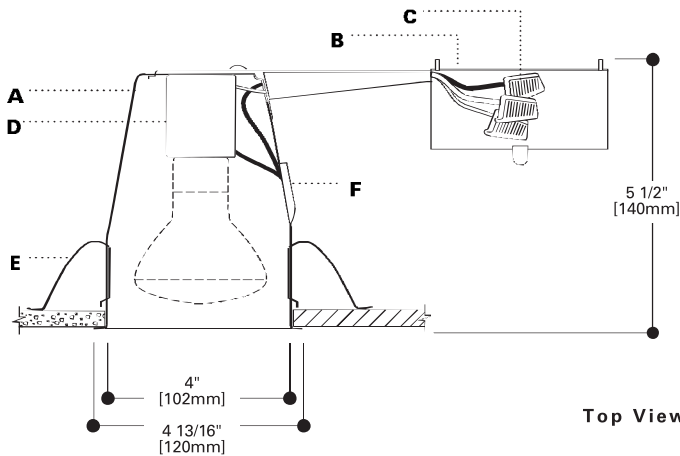

UPGRADE FEATURES:

- QUICK CONNECT CONNECTORS

Opening should be matched to template supplied with housing