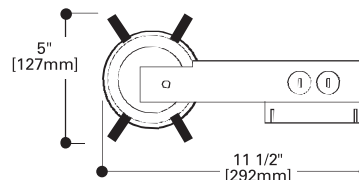

Top View

Ordering Information on reverse