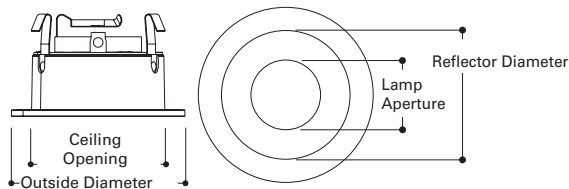

Trim includes soft focus cover glass lens to smooth the beam pattern. (Lamps that have integral glass lens do not require use of the cover glass supplied with this trim).

3004 is designed for use with the following small aperture housings:

H38LVICAT	50W	IC Air-Tite Housing
-----------	-----	---------------------

- Lamp Aperture: 2" [51mm]
- Reflector Diameter: 3" [75mm]
- Ceiling Opening: 3 3/4" [95mm]
- Outside Diameter: 4 1/4" [108mm]

3004WHC
White with Clear Reflector