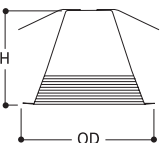

ERT713TS Black Metal Baffle Torsion Spring Construction
Finish: High Gloss Appliance White Trim Ring, Black Baffle Torsion Spring Construction (ERT713TS)
Lamp: ET700: 65W BR30, 75W A19, 75W PAR30L, 85W BR30, 100W R30
ET700R: 65W BR30, 75W PAR30L
Height: 5" (127mm) **OD:** 7 1/4" (184mm)

NEW

ERT713WHT White Metal Baffle
Finish: High Gloss Appliance White Trim Ring and Baffle (ERT713WHT)
Lamp: ET700: 65W BR30, 100W R30, 75W PAR30L, 75W A19, 85W BR30
ET700R: 65W BR30, 75W PAR30L
Height: 5 3/8" (136mm) **OD:** 7 1/4" (184mm)