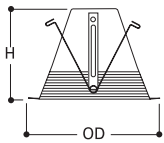

REFLECTORS

ERT712 White Reflector
Finish: High Gloss Appliance White Trim Ring and Reflector (ERT712)
Lamp: ET700: 75W A19, 75W PAR30L, 85W BR30, 100W R30
ET700R: 65W BR30, 75W PAR30L
Height: 5 3/8" (136mm) **OD:** 7 1/4" (184mm)

ERT712TS White Reflector - Torsion Spring Construction
Finish: High Gloss Appliance White Trim Ring and Reflector with Torsion Spring Construction (ERT712TS)
Lamp: ET700: 75W A19, 75W PAR30L, 85W BR30, 100W R30
ET700R: 65W BR30, 75W PAR30L
Height: 5 3/8" (136mm) **OD:** 7 1/4" (184mm)

NEW

BAFFLES

ERT707 Metal Baffle
Finish: High Gloss Appliance White Trim Ring, Black Baffle (ERT707), High Gloss Appliance White Trim Ring and Baffle (ERT707WHT)
Lamp: ET700: 65W BR30, 75W R30, 75W PAR30
ET700R: 65W BR30, 75W R30, 75W PAR30, 75W PAR30L
Height: 2 7/8" (73mm) **OD:** 8" (203mm)

ERT709 Large Aperture Metal Baffle
Finish: High Gloss Appliance White Trim Ring, Black Baffle (ERT709), High Gloss Appliance White Trim Ring and Baffle (ERT709WHT)
Lamp: ET700: 120W BR40, 150W R40, 150W PAR38
Height: 2 5/8" (67mm) **OD:** 8" (203mm)

ERT713 Black Metal Baffle
Finish: High Gloss Appliance White Trim Ring, Black Baffle (ERT713)
Lamp: ET700: 65W BR30, 75W A19, 75W PAR30L, 85W BR30, 100W R30
ET700R: 65W BR30, 75W PAR30L
Height: 5" (127mm) **OD:** 8" (203mm)

ERT713TS Black Metal Baffle Torsion Spring Construction
Finish: High Gloss Appliance White Trim Ring, Black Baffle Torsion Spring Construction (ERT713TS)
Lamp: ET700: 65W BR30, 75W A19, 75W PAR30L, 85W BR30, 100W R30
ET700R: 65W BR30, 75W PAR30L
Height: 5" (127mm) **OD:** 7 1/4" (184mm)

NEW

ERT713WHT White Metal Baffle
Finish: High Gloss Appliance White Trim Ring and Baffle (ERT713WHT)
Lamp: ET700: 65W BR30, 100W R30, 75W PAR30L, 75W A19, 85W BR30
ET700R: 65W BR30, 75W PAR30L
Height: 5 3/8" (136mm) **OD:** 7 1/4" (184mm)