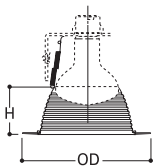

REFLECTORS

ERT712 White Reflector
Finish: High Gloss Appliance White Trim Ring and Reflector (ERT712)
Lamp: ET700: 75W A19, 75W PAR30L, 85W BR30, 100W R30
ET700R: 65W BR30, 75W PAR30L
Height: 5 3/8" (136mm) **OD:** 7 1/4" (184mm)

ERT712TS White Reflector - Torsion Spring Construction
Finish: High Gloss Appliance White Trim Ring and Reflector with Torsion Spring Construction (ERT712TS)
Lamp: ET700: 75W A19, 75W PAR30L, 85W BR30, 100W R30
ET700R: 65W BR30, 75W PAR30L
Height: 5 3/8" (136mm) **OD:** 7 1/4" (184mm)

NEW

BAFFLES

ERT707 Metal Baffle
Finish: High Gloss Appliance White Trim Ring, Black Baffle (ERT707), High Gloss Appliance White Trim Ring and Baffle (ERT707WHT)
Lamp: ET700: 65W BR30, 75W R30, 75W PAR30
ET700R: 65W BR30, 75W R30, 75W PAR30, 75W PAR30L
Height: 2 7/8" (73mm) **OD:** 8" (203mm)

ERT709 Large Aperture Metal Baffle
Finish: High Gloss Appliance White Trim Ring, Black Baffle (ERT709), High Gloss Appliance White Trim Ring and Baffle (ERT709WHT)
Lamp: ET700: 120W BR40, 150W R40, 150W PAR38
Height: 2 5/8" (67mm) **OD:** 8" (203mm)

ERT713 Black Metal Baffle
Finish: High Gloss Appliance White Trim Ring, Black Baffle (ERT713)
Lamp: ET700: 65W BR30, 75W A19, 75W PAR30L, 85W BR30, 100W R30
ET700R: 65W BR30, 75W PAR30L
Height: 5" (127mm) **OD:** 8" (203mm)

ERT713TS Black Metal Baffle Torsion Spring Construction
Finish: High Gloss Appliance White Trim Ring, Black Baffle Torsion Spring Construction (ERT713TS)
Lamp: ET700: 65W BR30, 75W A19, 75W PAR30L, 85W BR30, 100W R30
ET700R: 65W BR30, 75W PAR30L
Height: 5" (127mm) **OD:** 7 1/4" (184mm)

NEW

ERT713WHT White Metal Baffle
Finish: High Gloss Appliance White Trim Ring and Baffle (ERT713WHT)
Lamp: ET700: 65W BR30, 100W R30, 75W PAR30L, 75W A19, 85W BR30
ET700R: 65W BR30, 75W PAR30L
Height: 5 3/8" (136mm) **OD:** 7 1/4" (184mm)