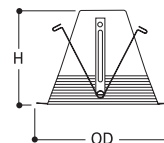

REFLECTORS

ERT712 White Reflector
Finish: High Gloss Appliance White Trim Ring and Reflector (ERT712)
Lamp: ET700: 75W A19, 75W PAR30L, 85W BR30, 100W R30
ET700R: 65W BR30, 75W PAR30L
Height: 5 3/8" (136mm) **OD:** 7 1/4" (184mm)

ERT712TS White Reflector - Torsion Spring Construction
Finish: High Gloss Appliance White Trim Ring and Reflector with Torsion Spring Construction (ERT712TS)
Lamp: ET700: 75W A19, 75W PAR30L, 85W BR30, 100W R30
ET700R: 65W BR30, 75W PAR30L
Height: 5 3/8" (136mm) **OD:** 7 1/4" (184mm)

NEW

BAFFLES

ERT707 Metal Baffle
Finish: High Gloss Appliance White Trim Ring, Black Baffle (ERT707), High Gloss Appliance White Trim Ring and Baffle (ERT707WHT)
Lamp: ET700: 65W BR30, 75W R30, 75W PAR30
ET700R: 65W BR30, 75W R30, 75W PAR30, 75W PAR30L
Height: 2 7/8" (73mm) **OD:** 8" (203mm)

ERT709 Large Aperture Metal Baffle
Finish: High Gloss Appliance White Trim Ring, Black Baffle (ERT709), High Gloss Appliance White Trim Ring and Baffle (ERT709WHT)
Lamp: ET700: 120W BR40, 150W R40, 150W PAR38
Height: 2 5/8" (67mm) **OD:** 8" (203mm)

ERT713 Black Metal Baffle
Finish: High Gloss Appliance White Trim Ring, Black Baffle (ERT713)
Lamp: ET700: 65W BR30, 75W A19, 75W PAR30L, 85W BR30, 100W R30
ET700R: 65W BR30, 75W PAR30L
Height: 5" (127mm) **OD:** 8" (203mm)

ERT713TS Black Metal Baffle Torsion Spring Construction
Finish: High Gloss Appliance White Trim Ring, Black Baffle Torsion Spring Construction (ERT713TS)
Lamp: ET700: 65W BR30, 75W A19, 75W PAR30L, 85W BR30, 100W R30
ET700R: 65W BR30, 75W PAR30L
Height: 5" (127mm) **OD:** 7 1/4" (184mm)

NEW

ERT713WHT White Metal Baffle
Finish: High Gloss Appliance White Trim Ring and Baffle (ERT713WHT)
Lamp: ET700: 65W BR30, 100W R30, 75W PAR30L, 75W A19, 85W BR30
ET700R: 65W BR30, 75W PAR30L
Height: 5 3/8" (136mm) **OD:** 7 1/4" (184mm)