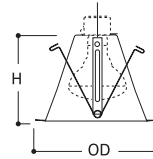

REFLECTORS

**ERT712 White Reflector**  
**Finish:** High Gloss Appliance White Trim Ring and Reflector (ERT712)  
**Lamp:** ET700: 75W A19, 75W PAR30L, 85W BR30, 100W R30  
 ET700R: 65W BR30, 75W PAR30L  
**Height:** 5 3/8" (136mm) **OD:** 7 1/4" (184mm)