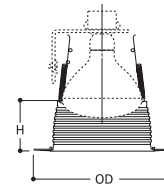

ERT707 Metal Baffle
Finish: High Gloss Appliance White Trim Ring, Black Baffle (ERT707), High Gloss Appliance White Trim Ring and Baffle (ERT707WHT)
Lamp: ET700: 65W BR30, 75W R30, 75W PAR30
ET700R: 65W BR30, 75W R30, 75W PAR30, 75W PAR30L
Height: 2 7/8" (73mm) **OD:** 8" (203mm)