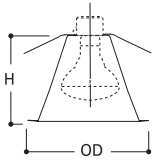

REFLECTORS

**ERT712 White Reflector**  
**Finish:** High Gloss Appliance White Trim Ring and Reflector (ERT712)  
**Lamp:** ET700: 75W A19, 75W PAR30L, 85W BR30, 100W R30  
 ET700R: 65W BR30, 75W PAR30L  
**Height:** 5 3/8" (136mm) **OD:** 7 1/4" (184mm)