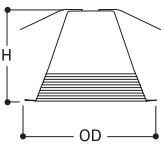

ERT709 Large Aperture Metal Baffle
Finish: High Gloss Appliance White Trim Ring, Black Baffle (ERT709), High Gloss Appliance White Trim Ring and Baffle (ERT709WHT)
Lamp: ET700: 120W BR40, 150W R40, 150W PAR38
Height: 2 5/8" (67mm) **OD:** 8" (203mm)

ERT713 Black Metal Baffle
Finish: High Gloss Appliance White Trim Ring, Black Baffle (ERT713)
Lamp: ET700: 65W BR30, 75W A19, 75W PAR30L, 85W BR30, 100W R30
ET700R: 65W BR30, 75W PAR30L
Height: 5" (127mm) **OD:** 8" (203mm)