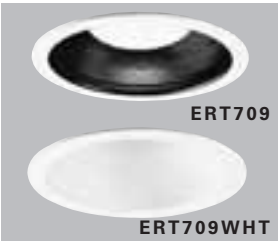

REFLECTORS

**ERT712 White Reflector**  
**Finish:** High Gloss Appliance White Trim Ring and Reflector (ERT712)  
**Lamp:** ET700: 75W A19, 75W PAR30L, 85W BR30, 100W R30  
 ET700R: 65W BR30, 75W PAR30L  
**Height:** 5 3/8" (136mm) **OD:** 7 1/4" (184mm)

NEW

BAFFLES

**ERT707 Metal Baffle**  
**Finish:** High Gloss Appliance White Trim Ring, Black Baffle (ERT707), High Gloss Appliance White Trim Ring and Baffle (ERT707WHT)  
**Lamp:** ET700: 65W BR30, 75W R30, 75W PAR30  
 ET700R: 65W BR30, 75W R30, 75W PAR30, 75W PAR30L  
**Height:** 2 7/8" (73mm) **OD:** 8" (203mm)

**ERT709 Large Aperture Metal Baffle**  
**Finish:** High Gloss Appliance White Trim Ring, Black Baffle (ERT709), High Gloss Appliance White Trim Ring and Baffle (ERT709WHT)  
**Lamp:** ET700: 120W BR40, 150W R40, 150W PAR38  
**Height:** 2 5/8" (67mm) **OD:** 8" (203mm)

**ERT713 Black Metal Baffle**  
**Finish:** High Gloss Appliance White Trim Ring, Black Baffle (ERT713)  
**Lamp:** ET700: 65W BR30, 75W A19, 75W PAR30L, 85W BR30, 100W R30  
 ET700R: 65W BR30, 75W PAR30L  
**Height:** 5" (127mm) **OD:** 8" (203mm)