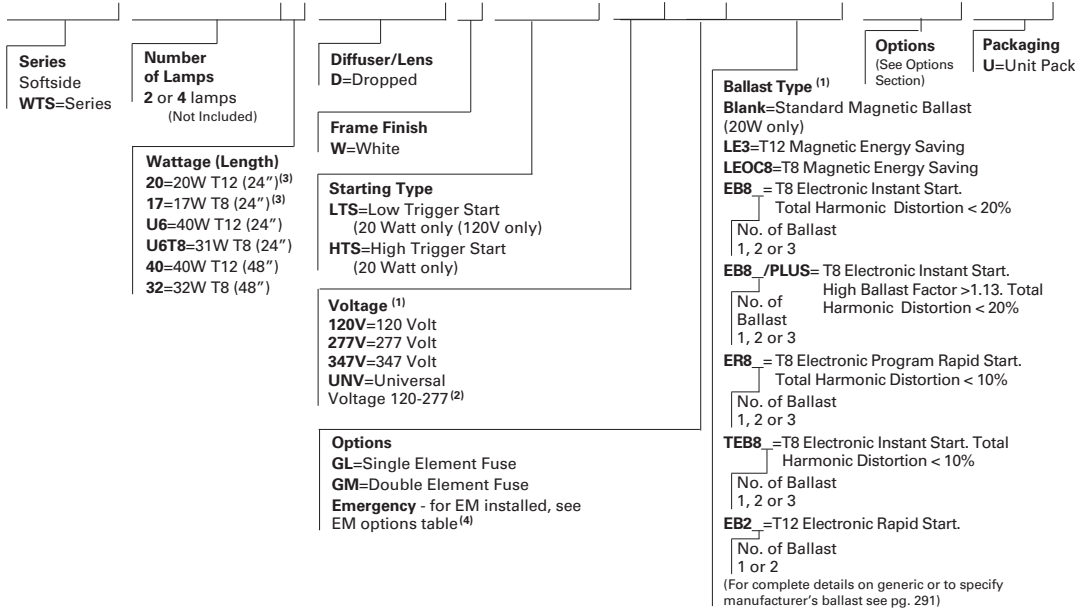

WTSSERIES

1 1/2' x 2', 1' x 4',
1 1/2' x 4', or
2' x 2' Decorative
2 or 4 Lamp

ORDERING INFORMATION

SAMPLE NUMBER: WTS-432-D-W-120V-EB81-U

MODULAR FLUORESCENT SOFTSIDE CLOUD

- Equipped with energy saving ballasts/complies with federal energy efficiency standards
- Soft floating cloud appearance for full illumination
- Die formed steel housing/baked white finish
- Variety of modular shapes and sizes
- Lift and shift frame assembly for ease of service and re-lamping
- UL/CUL Listed. Suitable for damp locations.