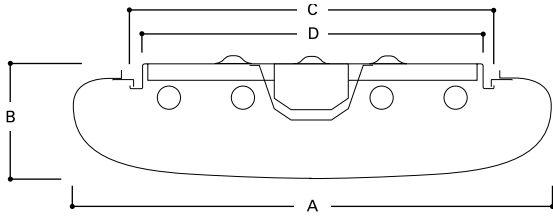

DIMENSIONS

NOMINAL SIZE	A	B	C	D
1' x 4'	11-1/2" (292mm)	4-1/2" (114mm)	8-1/4" (210mm)	7-1/4" (184mm)
1 1/2' x 2'	17" (432mm)	4-1/2" (114mm)	13-3/4" (349mm)	12-3/4" (324mm)
1 1/2' x 4'	17" (432mm)	4-1/2" (114mm)	13-3/4" (349mm)	12-3/4" (324mm)
2' x 2'	26" (624mm)	4-1/2" (114mm)	24-1/2" (622mm)	22-5/16" (567mm)

DESCRIPTION

The floating appearance of the Softside compliments any decor with full, low brightness illumination. The soft floating profile of the frameless diffuser provides an appearance that is in tune with today's residential and commercial environments. With a wide variety of modular shapes and sizes, there is a Decorative Softside fixture for virtually every space and decorating possibility. The fixtures add the right touch to the kitchen, den, living room, bathroom, office or recreation room.

WTSSERIES

1 1/2' x 2', 1' x 4',
1 1/2' x 4', or
2' x 2' Decorative
2 or 4 Lamp

ORDERING INFORMATION

SAMPLE NUMBER: WTS-432-D-W-120V-EB81-U

MODULAR FLUORESCENT SOFTSIDE CLOUD

- Equipped with energy saving ballasts/complies with federal energy efficiency standards
- Soft floating cloud appearance for full illumination
- Die formed steel housing/baked white finish
- Variety of modular shapes and sizes
- Lift and shift frame assembly for ease of service and re-lamping
- UL/CUL Listed. Suitable for damp locations.